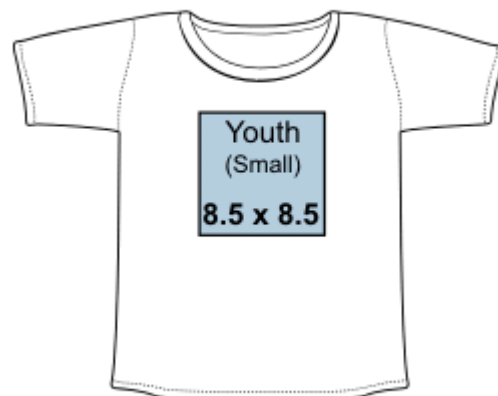

Custom360Prints Standard Layouts

Standard Adult
(Full Size) 11"x11"

Maximum Adult
11.25"x14" or 14"x11.25"

Youth Medium/Large
10.5"x10.5"

Youth Small
8.5"x8.5"

Toddler
5.5"x5.5"

Standard Pocket
3.5"x3.5"

Standard Heart
4.5"x4.5"

Maximum Heart
5"x5"

Standard Leg

2.5"x14"

Large Leg

5"x24"

Standard Sleeve

2"x11.5"

Maximum Sleeve

2.5"x14"

Maximum Cap

5"x3"

Standard Visor

4.75"x2"

Maximum Visor

5"x2"