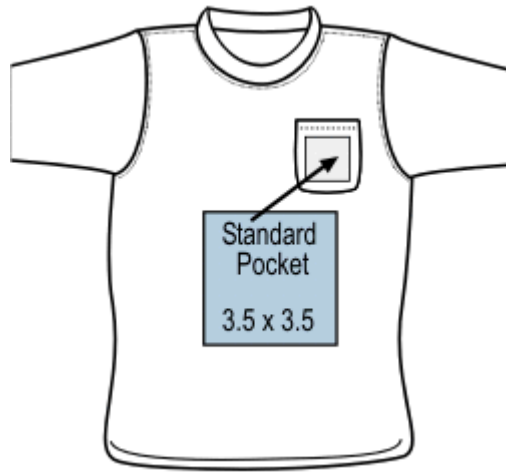

Custom360Prints Standard Layouts

Standard Adult
(Full Size) 11"x11"

Maximum Adult
11.25"x14" or 14"x11.25"

Youth Medium/Large
10.5"x10.5"

Youth Small
8.5"x8.5"

Toddler
5.5"x5.5"

Standard Pocket
3.5"x3.5"

Standard Heart
4.5"x4.5"

Maximum Heart
5"x5"

Standard Leg

2.5"x14"

Large Leg

5"x24"

Standard Sleeve

2"x11.5"

Maximum Sleeve

2.5"x14"

Maximum Cap

5"x3"

Standard Visor

4.75"x2"

Maximum Visor

5"x2"