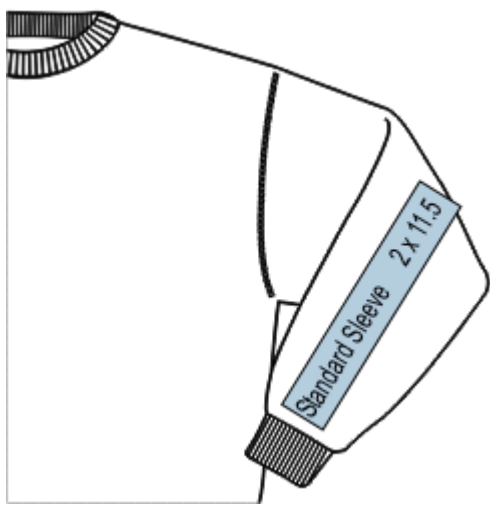

Custom360Prints Standard Layouts

Standard Adult
(Full Size) 11"x11"

Maximum Adult
11.25"x14" or 14"x11.25"

Youth Medium/Large
10.5"x10.5"

Youth Small
8.5"x8.5"

Toddler
5.5"x5.5"

Standard Pocket
3.5"x3.5"

Standard Heart
4.5"x4.5"

Maximum Heart
5"x5"

Standard Leg

2.5"x14"

Large Leg

5"x24"

Standard Sleeve

2"x11.5"

Maximum Sleeve

2.5"x14"

Maximum Cap

5"x3"

Standard Visor

4.75"x2"

Maximum Visor

5"x2"