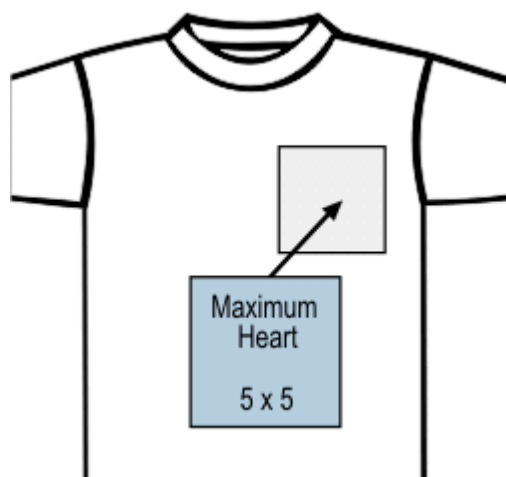

Custom360Prints Standard Layouts

Standard Adult
(Full Size) 11"x11"

Maximum Adult
11.25"x14" or 14"x11.25"

Youth Medium/Large
10.5"x10.5"

Youth Small
8.5"x8.5"

Toddler
5.5"x5.5"

Standard Pocket
3.5"x3.5"

Standard Heart
4.5"x4.5"

Maximum Heart
5"x5"

Standard Leg

2.5"x14"

Large Leg

5"x24"

Standard Sleeve

2"x11.5"

Maximum Sleeve

2.5"x14"

Maximum Cap

5"x3"

Standard Visor

4.75"x2"

Maximum Visor

5"x2"