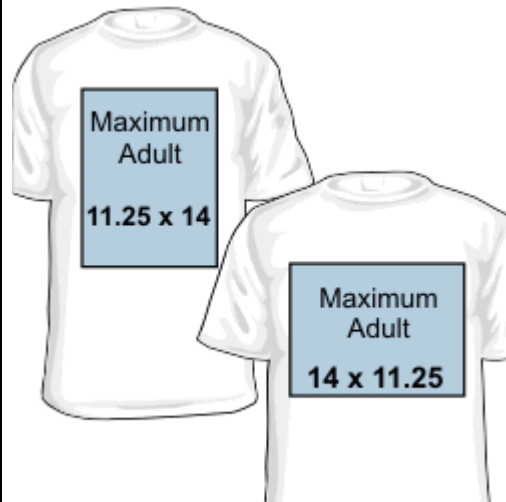

Custom360Prints Standard Layouts

Standard Adult
(Full Size) 11"x11"

Maximum Adult
11.25"x14" or 14"x11.25"

Youth Medium/Large
10.5"x10.5"

Youth Small
8.5"x8.5"

Toddler
5.5"x5.5"

Standard Pocket
3.5"x3.5"

Standard Heart
4.5"x4.5"

Maximum Heart
5"x5"

Standard Leg

2.5"x14"

Large Leg

5"x24"

Standard Sleeve

2"x11.5"

Maximum Sleeve

2.5"x14"

Maximum Cap

5"x3"

Standard Visor

4.75"x2"

Maximum Visor

5"x2"