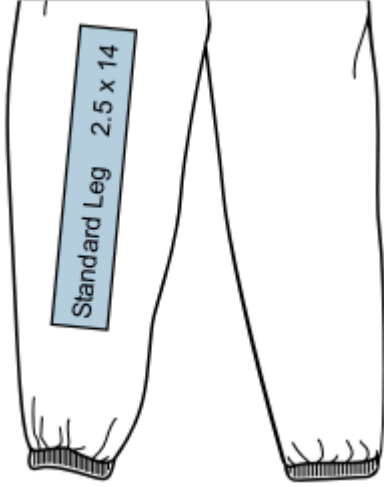

Custom360Prints Standard Layouts

Standard Adult
(Full Size) 11"x11"

Maximum Adult
11.25"x14" or 14"x11.25"

Youth Medium/Large
10.5"x10.5"

Youth Small
8.5"x8.5"

Toddler
5.5"x5.5"

Standard Pocket
3.5"x3.5"

Standard Heart
4.5"x4.5"

Maximum Heart
5"x5"

Standard Leg

2.5"x14"

Large Leg

5"x24"

Standard Sleeve

2"x11.5"

Maximum Sleeve

2.5"x14"

Maximum Cap

5"x3"

Standard Visor

4.75"x2"

Maximum Visor

5"x2"