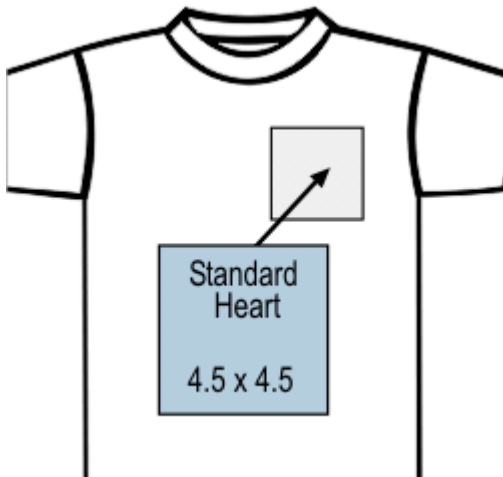

Custom360Prints Standard Layouts

Standard Adult
(Full Size) 11"x11"

Maximum Adult
11.25"x14" or 14"x11.25"

Youth Medium/Large
10.5"x10.5"

Youth Small
8.5"x8.5"

Toddler
5.5"x5.5"

Standard Pocket
3.5"x3.5"

Standard Heart
4.5"x4.5"

Maximum Heart
5"x5"

Standard Leg

2.5"x14"

Large Leg

5"x24"

Standard Sleeve

2"x11.5"

Maximum Sleeve

2.5"x14"

Maximum Cap

5"x3"

Standard Visor

4.75"x2"

Maximum Visor

5"x2"