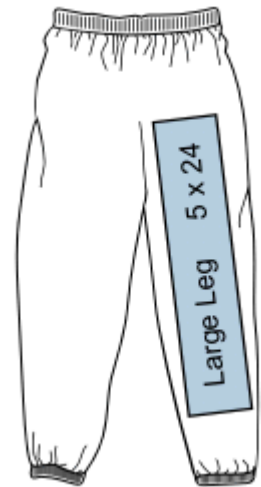

Custom360Prints Standard Layouts

Standard Adult
(Full Size) 11"x11"

Maximum Adult
11.25"x14" or 14"x11.25"

Youth Medium/Large
10.5"x10.5"

Youth Small
8.5"x8.5"

Toddler
5.5"x5.5"

Standard Pocket
3.5"x3.5"

Standard Heart
4.5"x4.5"

Maximum Heart
5"x5"

Standard Leg

2.5"x14"

Large Leg

5"x24"

Standard Sleeve

2"x11.5"

Maximum Sleeve

2.5"x14"

Maximum Cap

5"x3"

Standard Visor

4.75"x2"

Maximum Visor

5"x2"