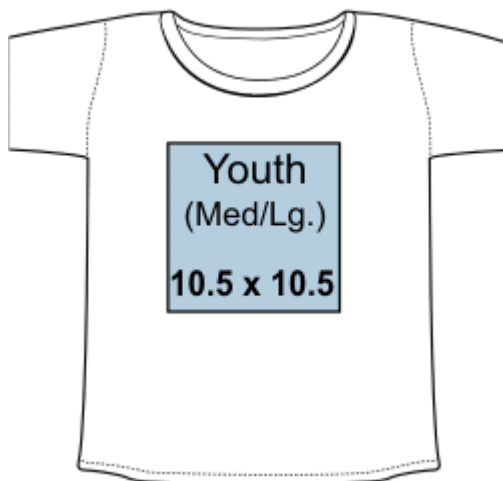

Custom360Prints Standard Layouts

Standard Adult
(Full Size) 11"x11"

Maximum Adult
11.25"x14" or 14"x11.25"

Youth Medium/Large
10.5"x10.5"

Youth Small
8.5"x8.5"

Toddler
5.5"x5.5"

Standard Pocket
3.5"x3.5"

Standard Heart
4.5"x4.5"

Maximum Heart
5"x5"

Standard Leg

2.5"x14"

Large Leg

5"x24"

Standard Sleeve

2"x11.5"

Maximum Sleeve

2.5"x14"

Maximum Cap

5"x3"

Standard Visor

4.75"x2"

Maximum Visor

5"x2"